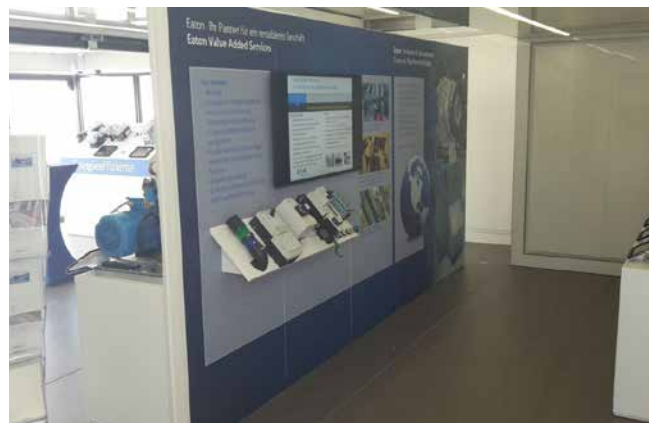

The Events Structure Product Guide

Roadshow Trucks - Premier