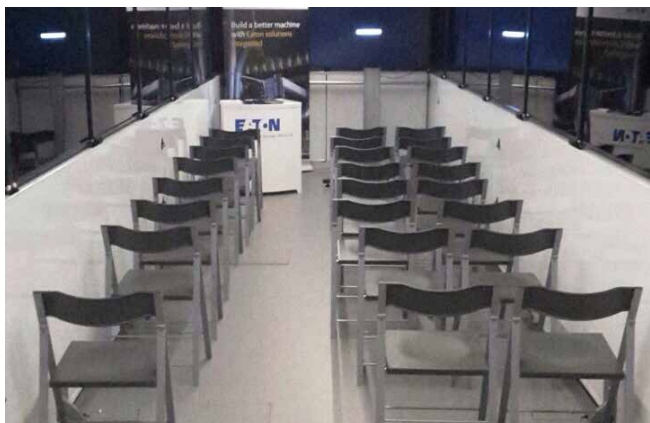

The Events Structure Product Guide

Roadshow Trucks - Premier