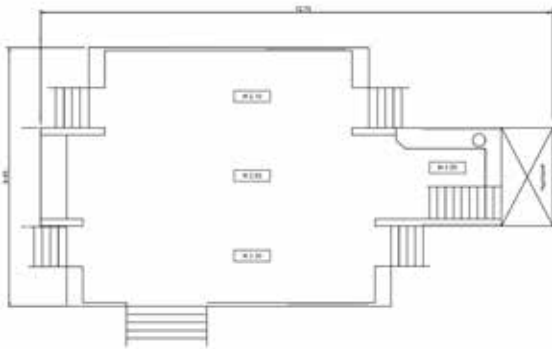

DIMENSIONS

Length trailer and tractor	16.5m
Length trailer	12.75m
Width in transport position	2.5m
Operational width	6.5m
Height in transport position	4.0m
Height with roof panels	5.0m
Height with flag poles	9.0m

The Events Structure Product Guide

Roadshow Trucks - Enterprise

Driver Side

Passenger Side

Floor Plan

Floor Plan