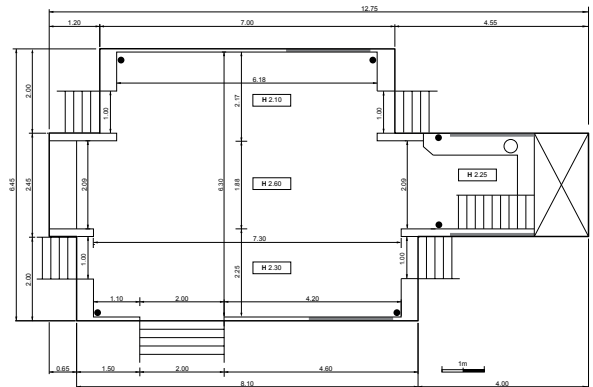

DIMENSIONS

Length trailer and tractor	16.5m
Length trailer	12.75m
Width in transport position	2.5m
Operational width	6.5m
Height in transport position	4.0m
Height with roof panels	5.0m
Height with flag poles	9.0m

The Events Structure Product Guide

Roadshow Trucks - Enterprise

Driver Side

Passenger Side

Floor Plan

Floor Plan