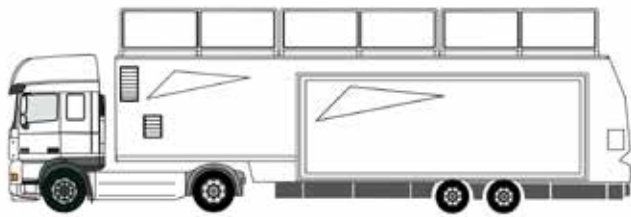

The Events Structure Product Guide

Roadshow Trucks - Enterprise

Driver Side