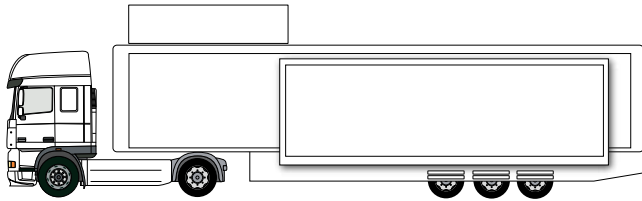

The Events Structure Product Guide

Roadshow Trucks - Discovery

Driver Side