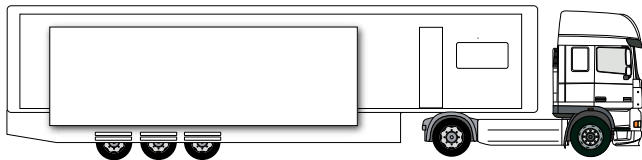

Passenger Side