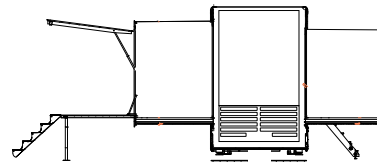

The Events Structure Product Guide

Roadshow Trucks - Discovery

Driver Side

Rear Side

Passenger Side

Front Side