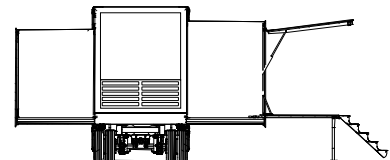

The Events Structure Product Guide

Roadshow Trucks - Discovery

Driver Side

Rear Side

Passenger Side

Front Side