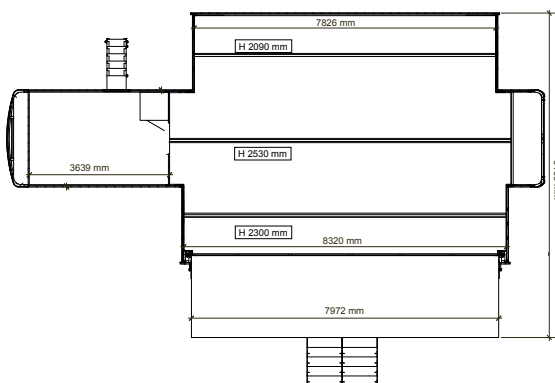

The Events Structure Product Guide

Roadshow Trucks - Discovery

Driver Side

Rear Side

Passenger Side

Front Side

Floor Plan