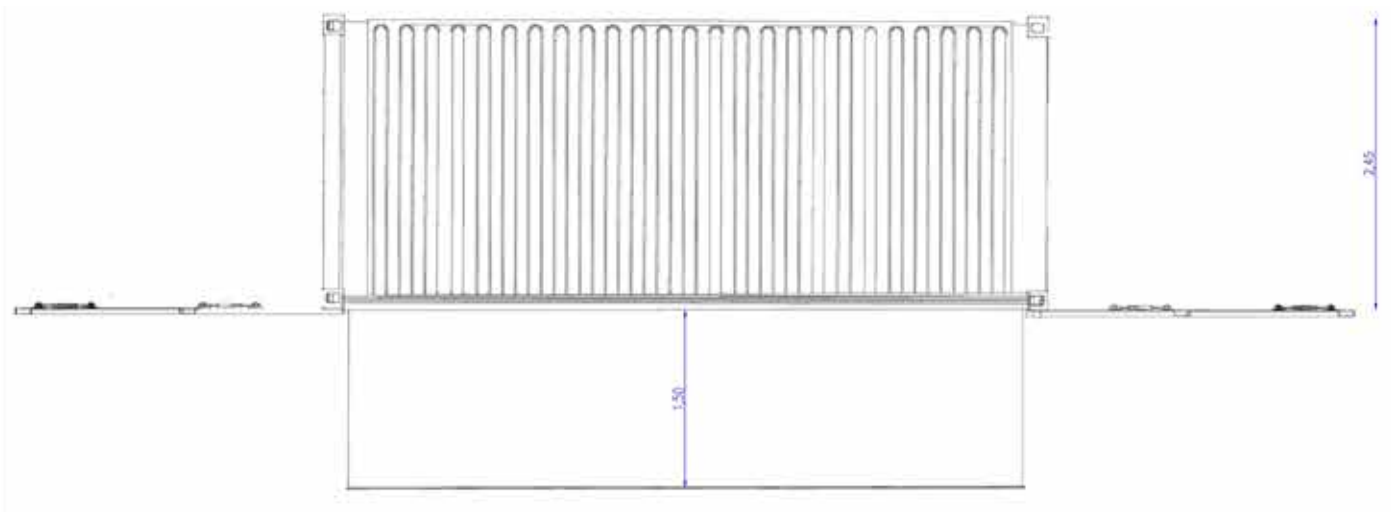

The Events Structure Product Guide

Containers - Experiential Container Studio