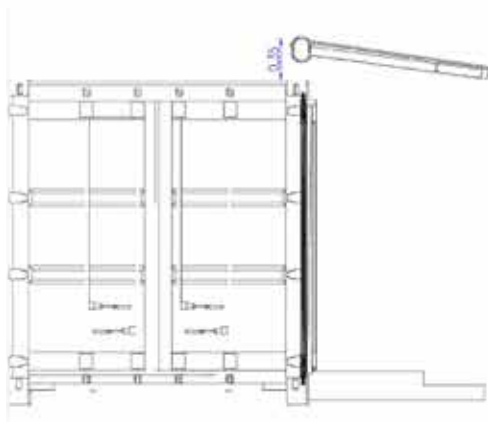

The Events Structure Product Guide

Containers - Experiential Container Studio