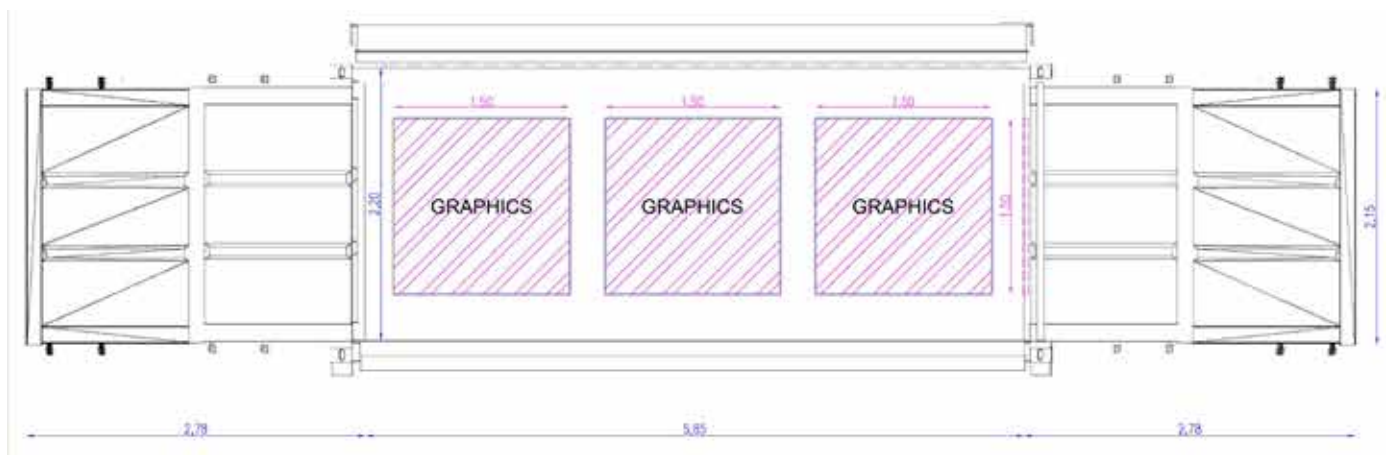

The Events Structure Product Guide

Containers - Experiential Container Studio