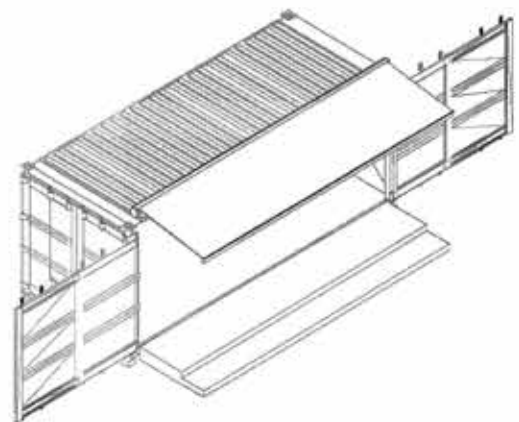

The Events Structure Product Guide

Containers - Experiential Container Studio