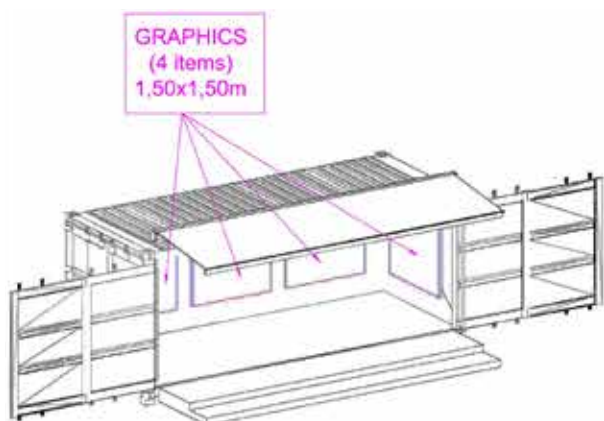

The Events Structure Product Guide

Containers - Experiential Container Studio