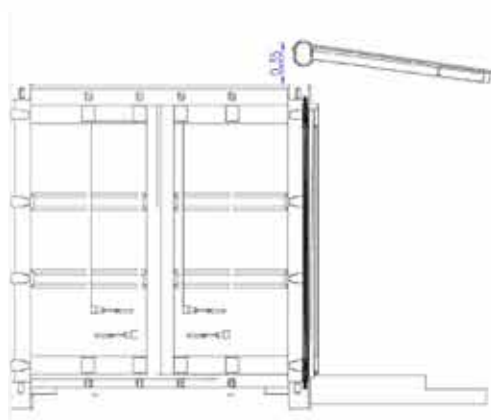

The Events Structure Product Guide

Containers - Experiential Container Studio Premium