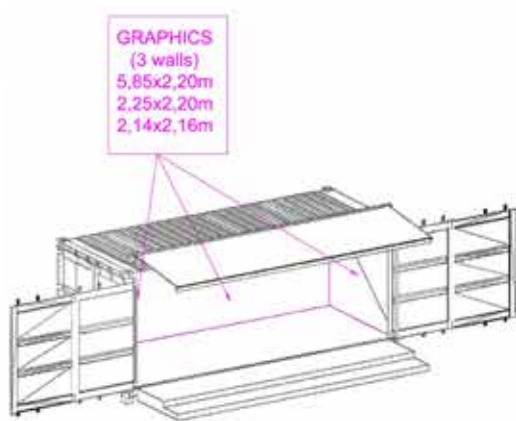

The Events Structure Product Guide

Containers - Experiential Container Studio Premium