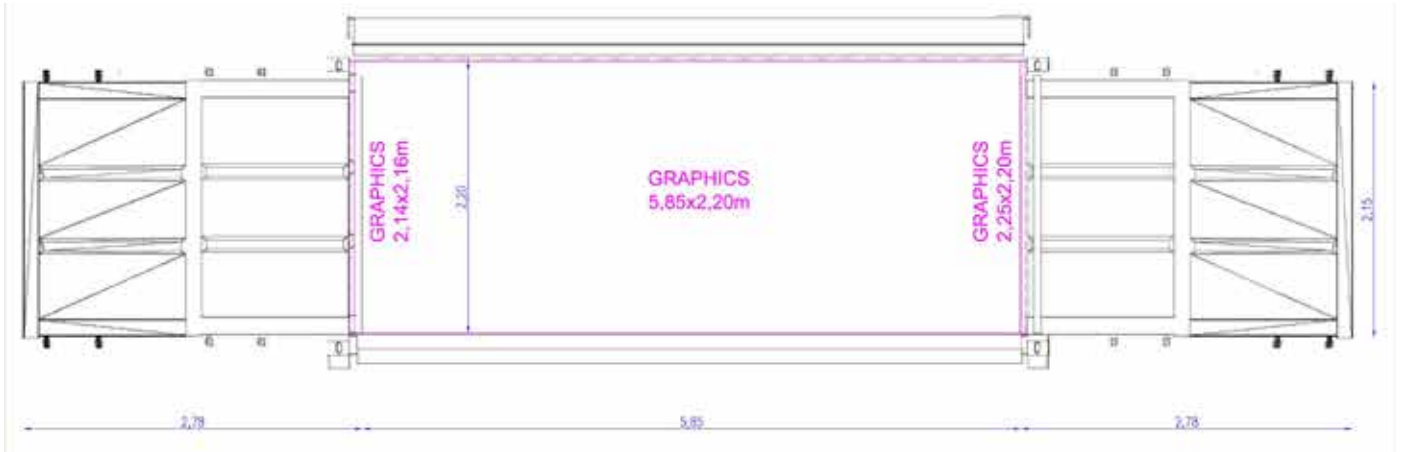

The Events Structure Product Guide

Containers - Experiential Container Studio Premium