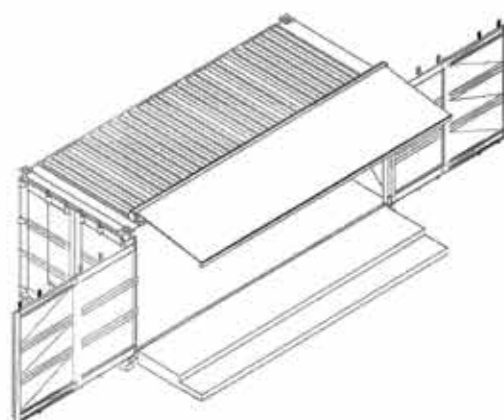

The Events Structure Product Guide

Containers - Experiential Container Studio Premium