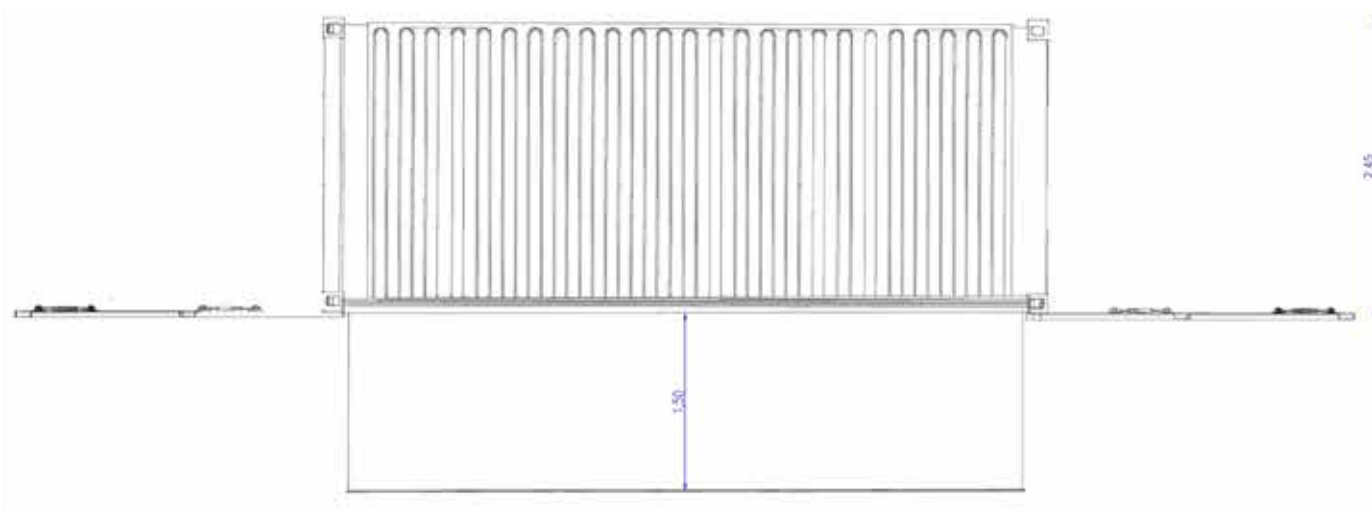

The Events Structure Product Guide

Containers - Experiential Container Studio Premium